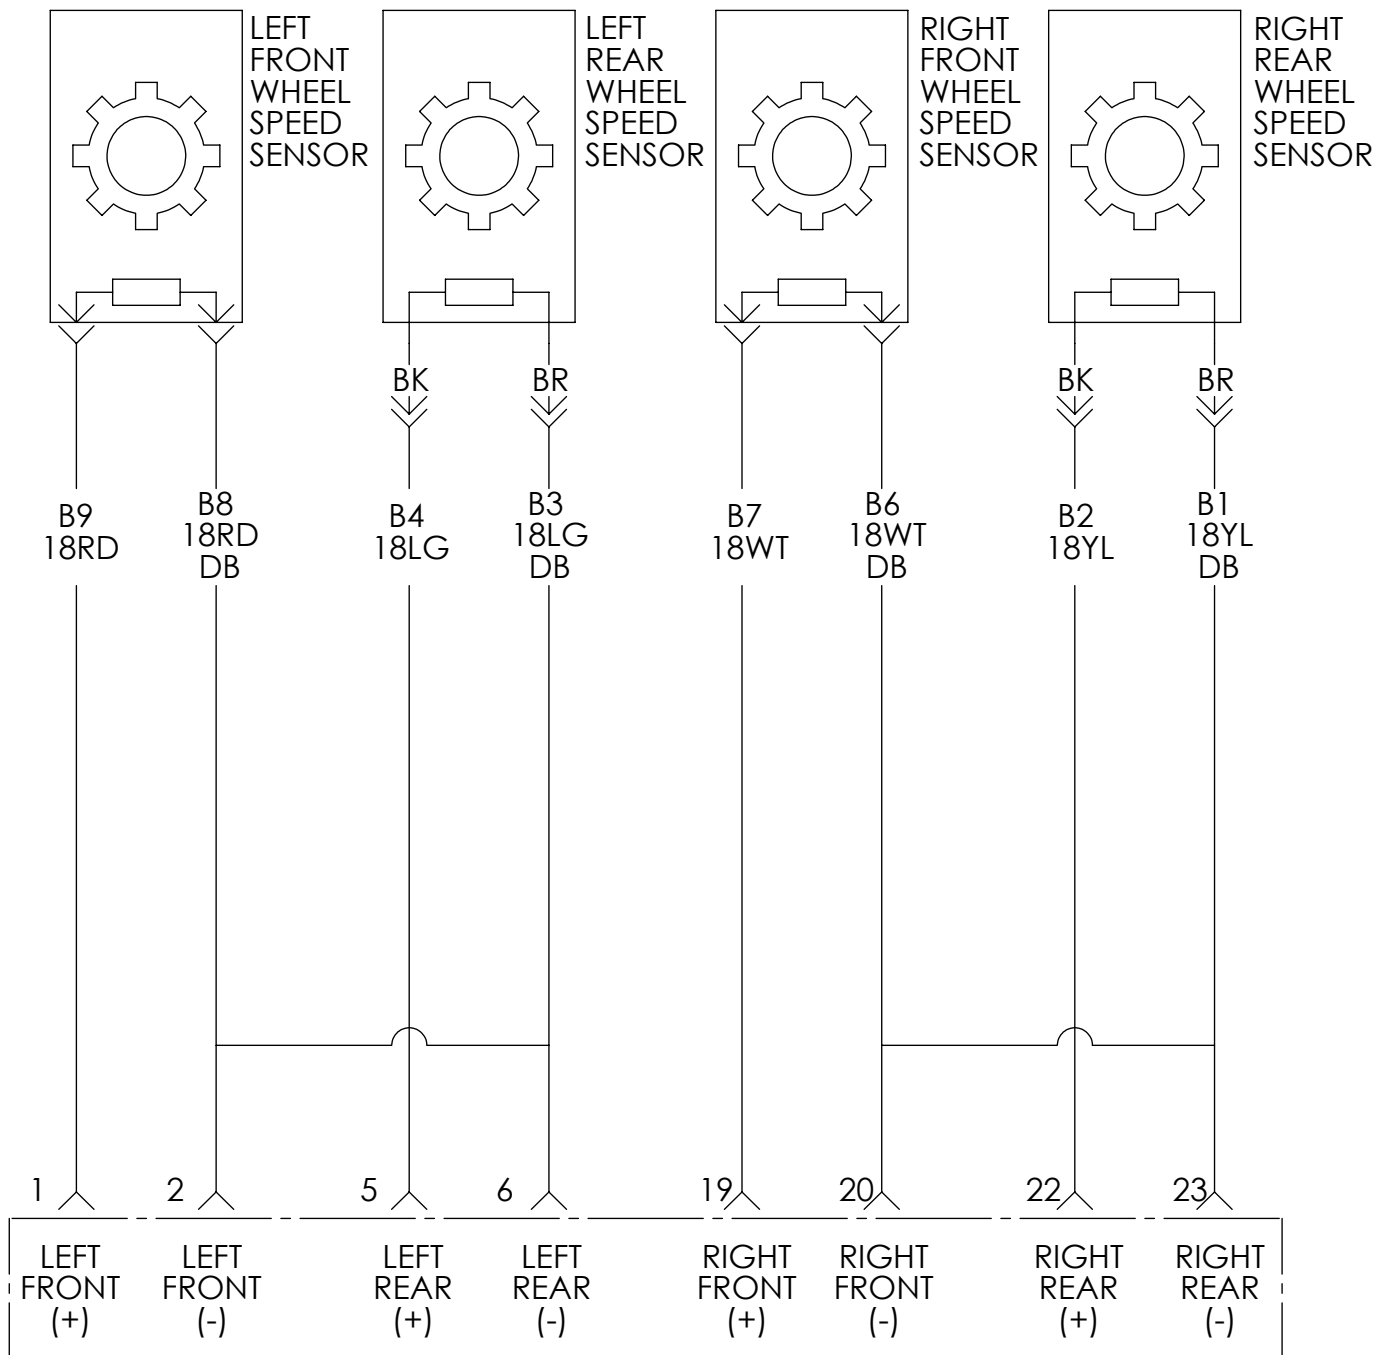

99-01 JEEP GRAND CHEROKEE WJ ABS WIRING

NOTES:

- SPlice LEFT REAR SIGNAL (6) LIGHT GREEN/ DARK BLUE WIRE TO LEFT FRONT SIGNAL (2) RED/DARK BLUE WIRE.
- SPlice RIGHT REAR SIGNAL (23) YELLOW/DARK BLUE WIRE TO RIGHT FRONT SIGNAL (20) WHITE/DARK BLUE WIRE.

ANTILOCK BRAKE CONTROLLER