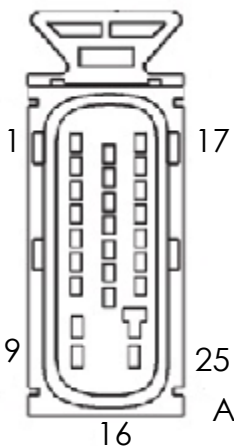

99-01 JEEP GRAND CHEROKEE WJ ABS WIRING

NOTES:

- SPlice LEFT REAR SIGNAL (6) LIGHT GREEN/ DARK BLUE WIRE TO LEFT FRONT SIGNAL (2) RED/DARK BLUE WIRE.
- SPlice RIGHT REAR SIGNAL (23) YELLOW/DARK BLUE WIRE TO RIGHT FRONT SIGNAL (20) WHITE/DARK BLUE WIRE.

ANTILOCK BRAKE CONTROLLER