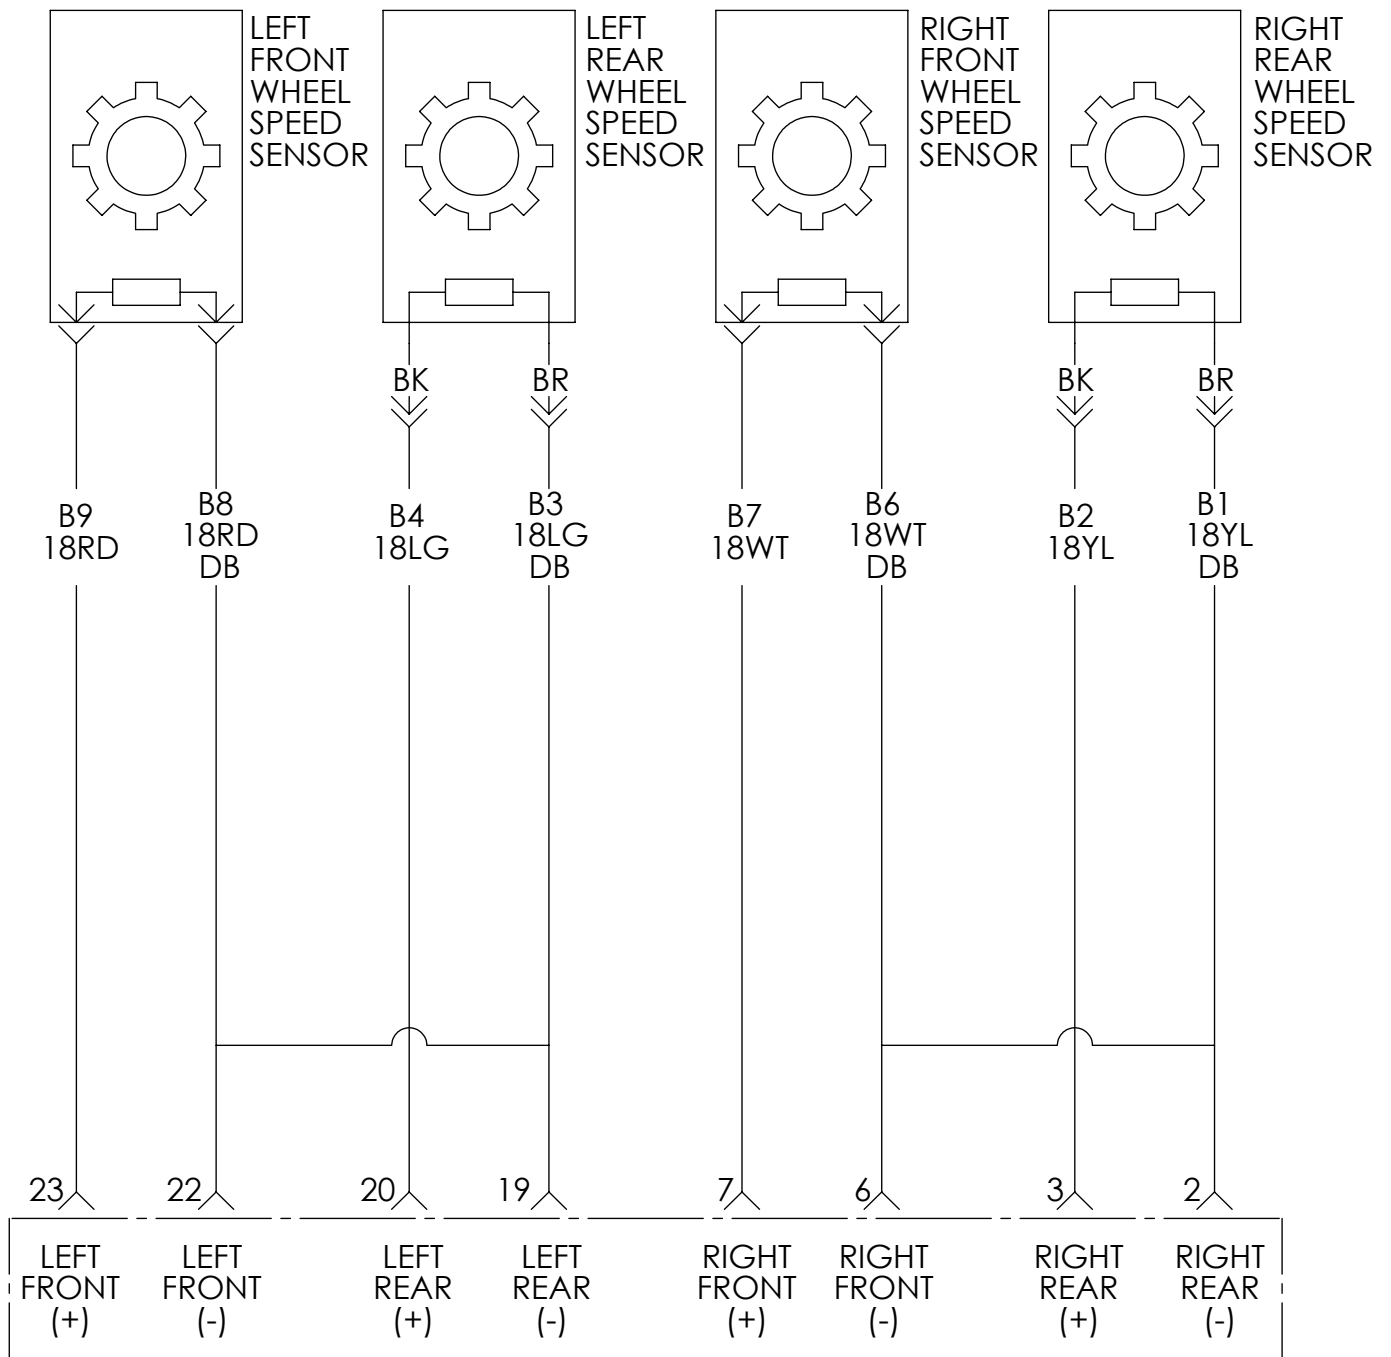

# 02-04 JEEP GRAND CHEROKEE WJ ABS WIRING

**NOTES:**

- SPLICE LEFT REAR SIGNAL(19) LIGHT GREEN/ DARK BLUE WIRE TO LEFT FRONT SIGNAL(22) RED/DARK BLUE WIRE.
- SPLICE RIGHT REAR SIGNAL(2) YELLOW/DARK BLUE WIRE TO RIGHT FRONT SIGNAL(6) WHITE/DARK BLUE WIRE.

ANTILOCK BRAKE CONTROLLER