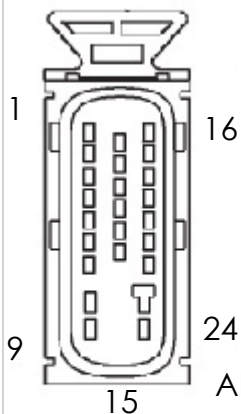

# 02-04 JEEP GRAND CHEROKEE WJ ABS WIRING

**NOTES:**

- SPLICE LEFT REAR SIGNAL(19) LIGHT GREEN/ DARK BLUE WIRE TO LEFT FRONT SIGNAL(22) RED/DARK BLUE WIRE.
- SPLICE RIGHT REAR SIGNAL(2) YELLOW/DARK BLUE WIRE TO RIGHT FRONT SIGNAL(6) WHITE/DARK BLUE WIRE.